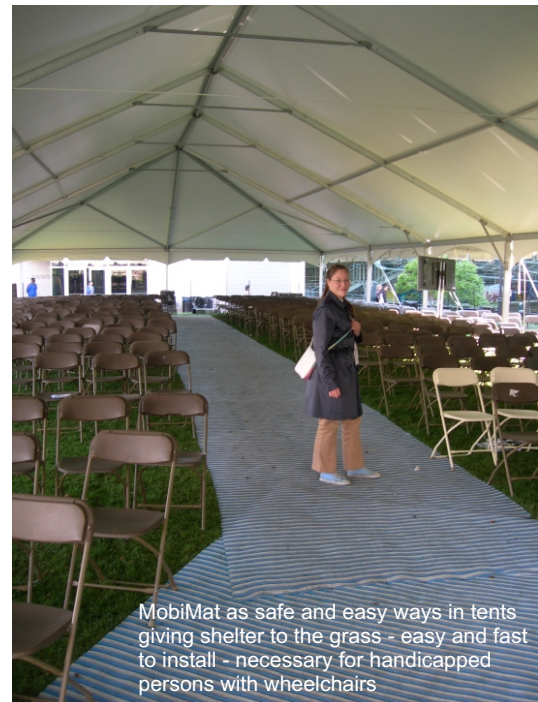

Syntal - Stausberg - KLP - MobiMat - Metalworx

**NEW PRODUCT**

**MOBI-MAT®**

the lightweight and easy to install MobiMat mobile repath can be used on any surfaces. Safe and clean ways even on muddy grounds and snow. Useful as way from truck to stage for any flight cases and forklifts. Necessary wherever handicapped visitors are using their wheelchairs.

MobiMat used at Open Air Shows  
Safe ways and shelter to the grass  
Easy and fast installation

MobiMat used at Open Air Shows  
Safe ways even on sand and snow  
Easy and fast installation

MobiMat as a safe and easy way  
from truck to the film set on the beach

MobiMat as safe and easy ways in tents  
giving shelter to the grass - easy and fast  
to install - necessary for handicapped  
persons with wheelchairs

**MOBI-MAT® advantage:**

- o proved use on any surface - even on sand and snow
  - o safe and reliable path for pedestrians and handicapped persons
  - o lightweight and easy to install - tough and durable 100% polyester
  - o passable for cases with wheels, trolleys and forklifts
  - o can be used for ambulance and emergency vehicles
  - o any length via connecting system
- o basic color: brown - width 153 cm + 305 cm length: 10/15/25 Meter**